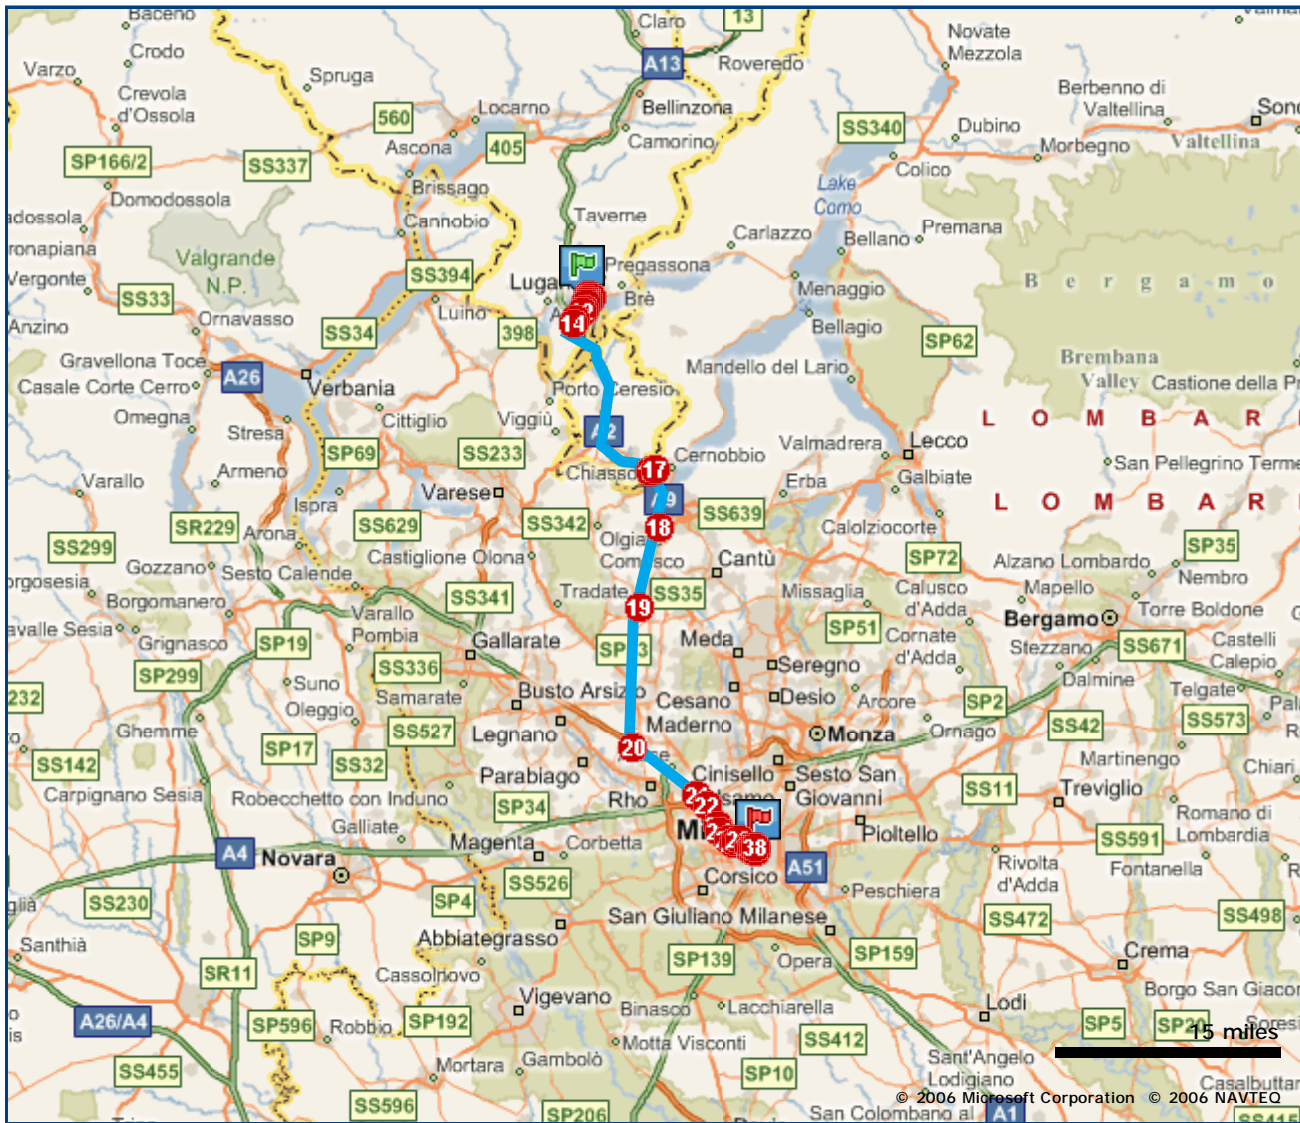

**Start:** Lugano  
**End:** Milano [Milan], Lombardy, Italy

**Distance:** 77.9 km  
**Time:** 59 Minutes

Directions	Distance	Detail Map
<b>Start:</b> Depart on Local road(s) (North)		
1: Turn RIGHT (South-East) onto Via Cantonale		
2: Road name changes to Corso Enrico Pestalozzi	0.3 km	
3: Keep STRAIGHT onto Piazza Indipendenza	0.1 km	
4: Bear RIGHT (South) onto Piazza dei Congressi [Corso Elvezia]	0.1 km	
5: Road name changes to Riva Giocondo Albertolli	0.4 km	
6: Road name changes to Riva Vincenzo Vela	0.3 km	
7: Road name changes to Piazza Carlo Battaglini [Riva Vincenzo Vela]		
8: Road name changes to Riva Vincenzo Vela	0.2 km	
9: Road name changes to Riva Antonio Caccia	0.7 km	
10: Turn RIGHT (West) onto 2 [Viale Giuseppe Cattori]	0.3 km	
11: Bear RIGHT (West) onto Local road(s)		
12: Merge onto Local road(s)	1.1 km	
13: Keep STRAIGHT onto Ramp towards Milano / Chiasso	0.5 km	
14: *Toll road* Merge onto A2 [E35]	22.2 km	
15: Entering Italy		
16: *Toll road* Road name changes to A9 [E35]	0.8 km	
17: Stay on A9 [E35] (South)	7.1 km	
18: *Toll road* Stay on A9 [E35] (South)	8.9 km	
19: Stay on A9 [E35] (South)	15 km	
20: *Toll road* Merge onto A8 [E35]	8.6 km	
21: Stay on A8 [Autostrada dei Laghi] (South-East)	1.7 km	
22: Keep RIGHT to stay on A8 [Autostrada dei Laghi] towards A4 / T1 / A7 / A1 / Torino / M. Bianco / Genova / Bologna	2.7 km	

29:	Turn LEFT (North-East) onto Via Francesco Melzi d'Eril	0.5 km
30:	Keep STRAIGHT onto Viale Giorgio Byron	0.2 km
31:	Road name changes to Local road(s)	
32:	Road name changes to Viale Elvezia	0.3 km
33:	Bear RIGHT (East) onto Piazza Lega Lombarda	0.1 km
34:	Road name changes to Via Legnano	0.4 km
35:	Road name changes to Viale Gerolamo Gadio	0.1 km
36:	Turn LEFT (North) onto Via Legnano	0.4 km
37:	*Gate access required* Turn RIGHT (East) onto Via Vasto	0.1 km
38:	Bear RIGHT (East) onto Local road (s)	0.1 km
<b>End:</b>	Arrive at Milano [Milan], Lombardy, Italy	